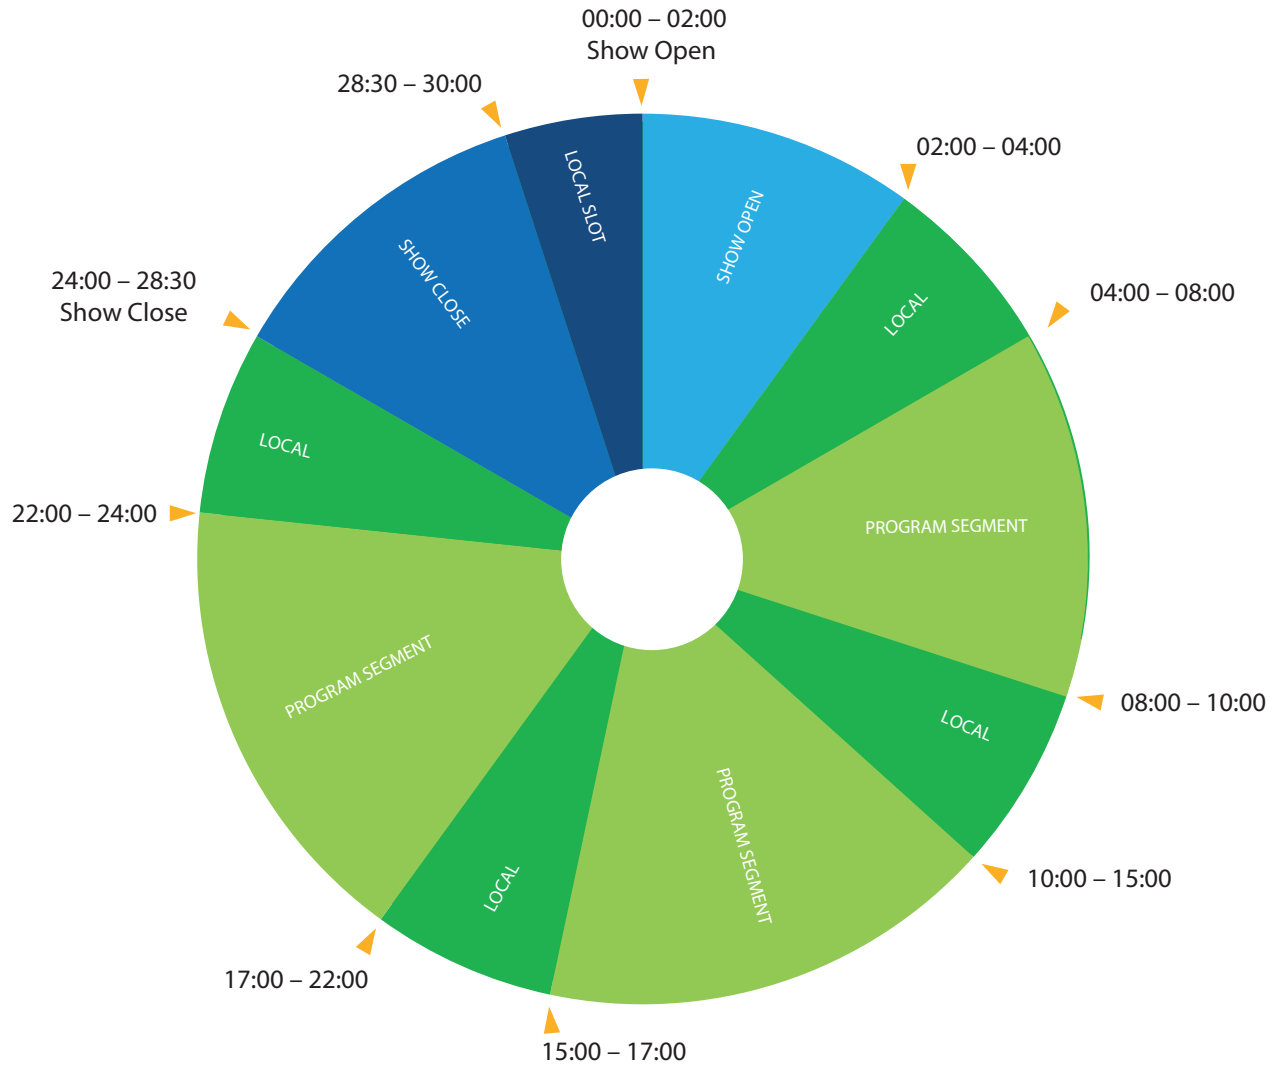

TV SHOW ROGRAMMING CLOCK

TECHNICAL PROBLEMS

Jay Patrick, Executive Producer 888.599.9355

AFFILIATE QUESTIONS OR COMMENTS

888.599.9355

Revised 01/01/2014